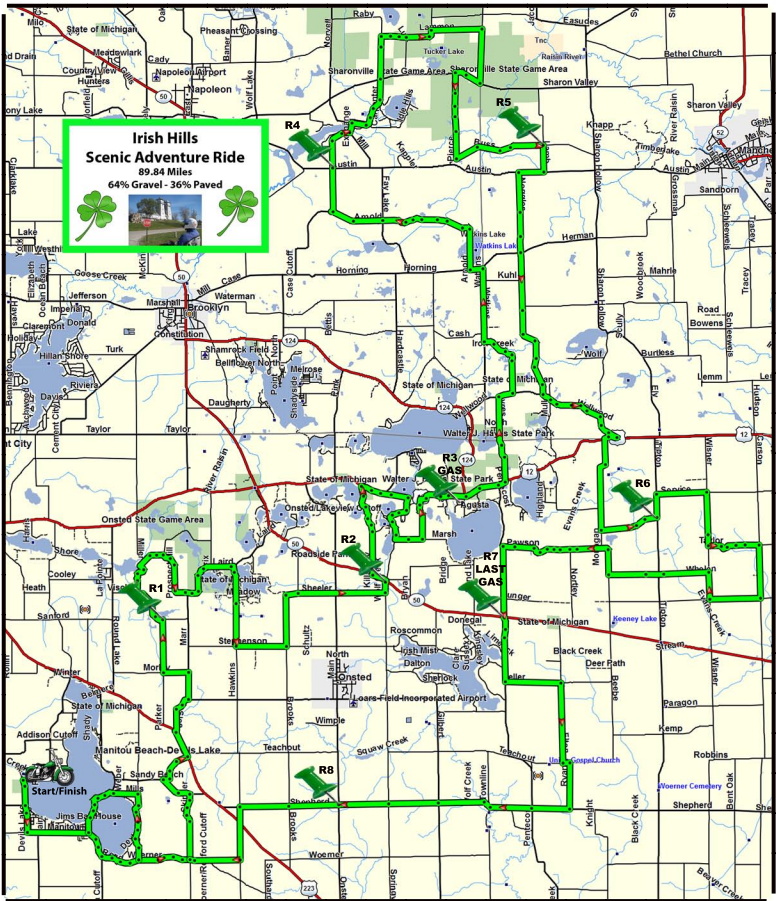

**Irish Hills  
Scenic Adventure Ride**

89.84 Miles

64% Gravel - 36% Paved

**Irish Hills  
Scenic Adventure Ride**  
89.84 Miles  
64% Gravel - 36% Paved