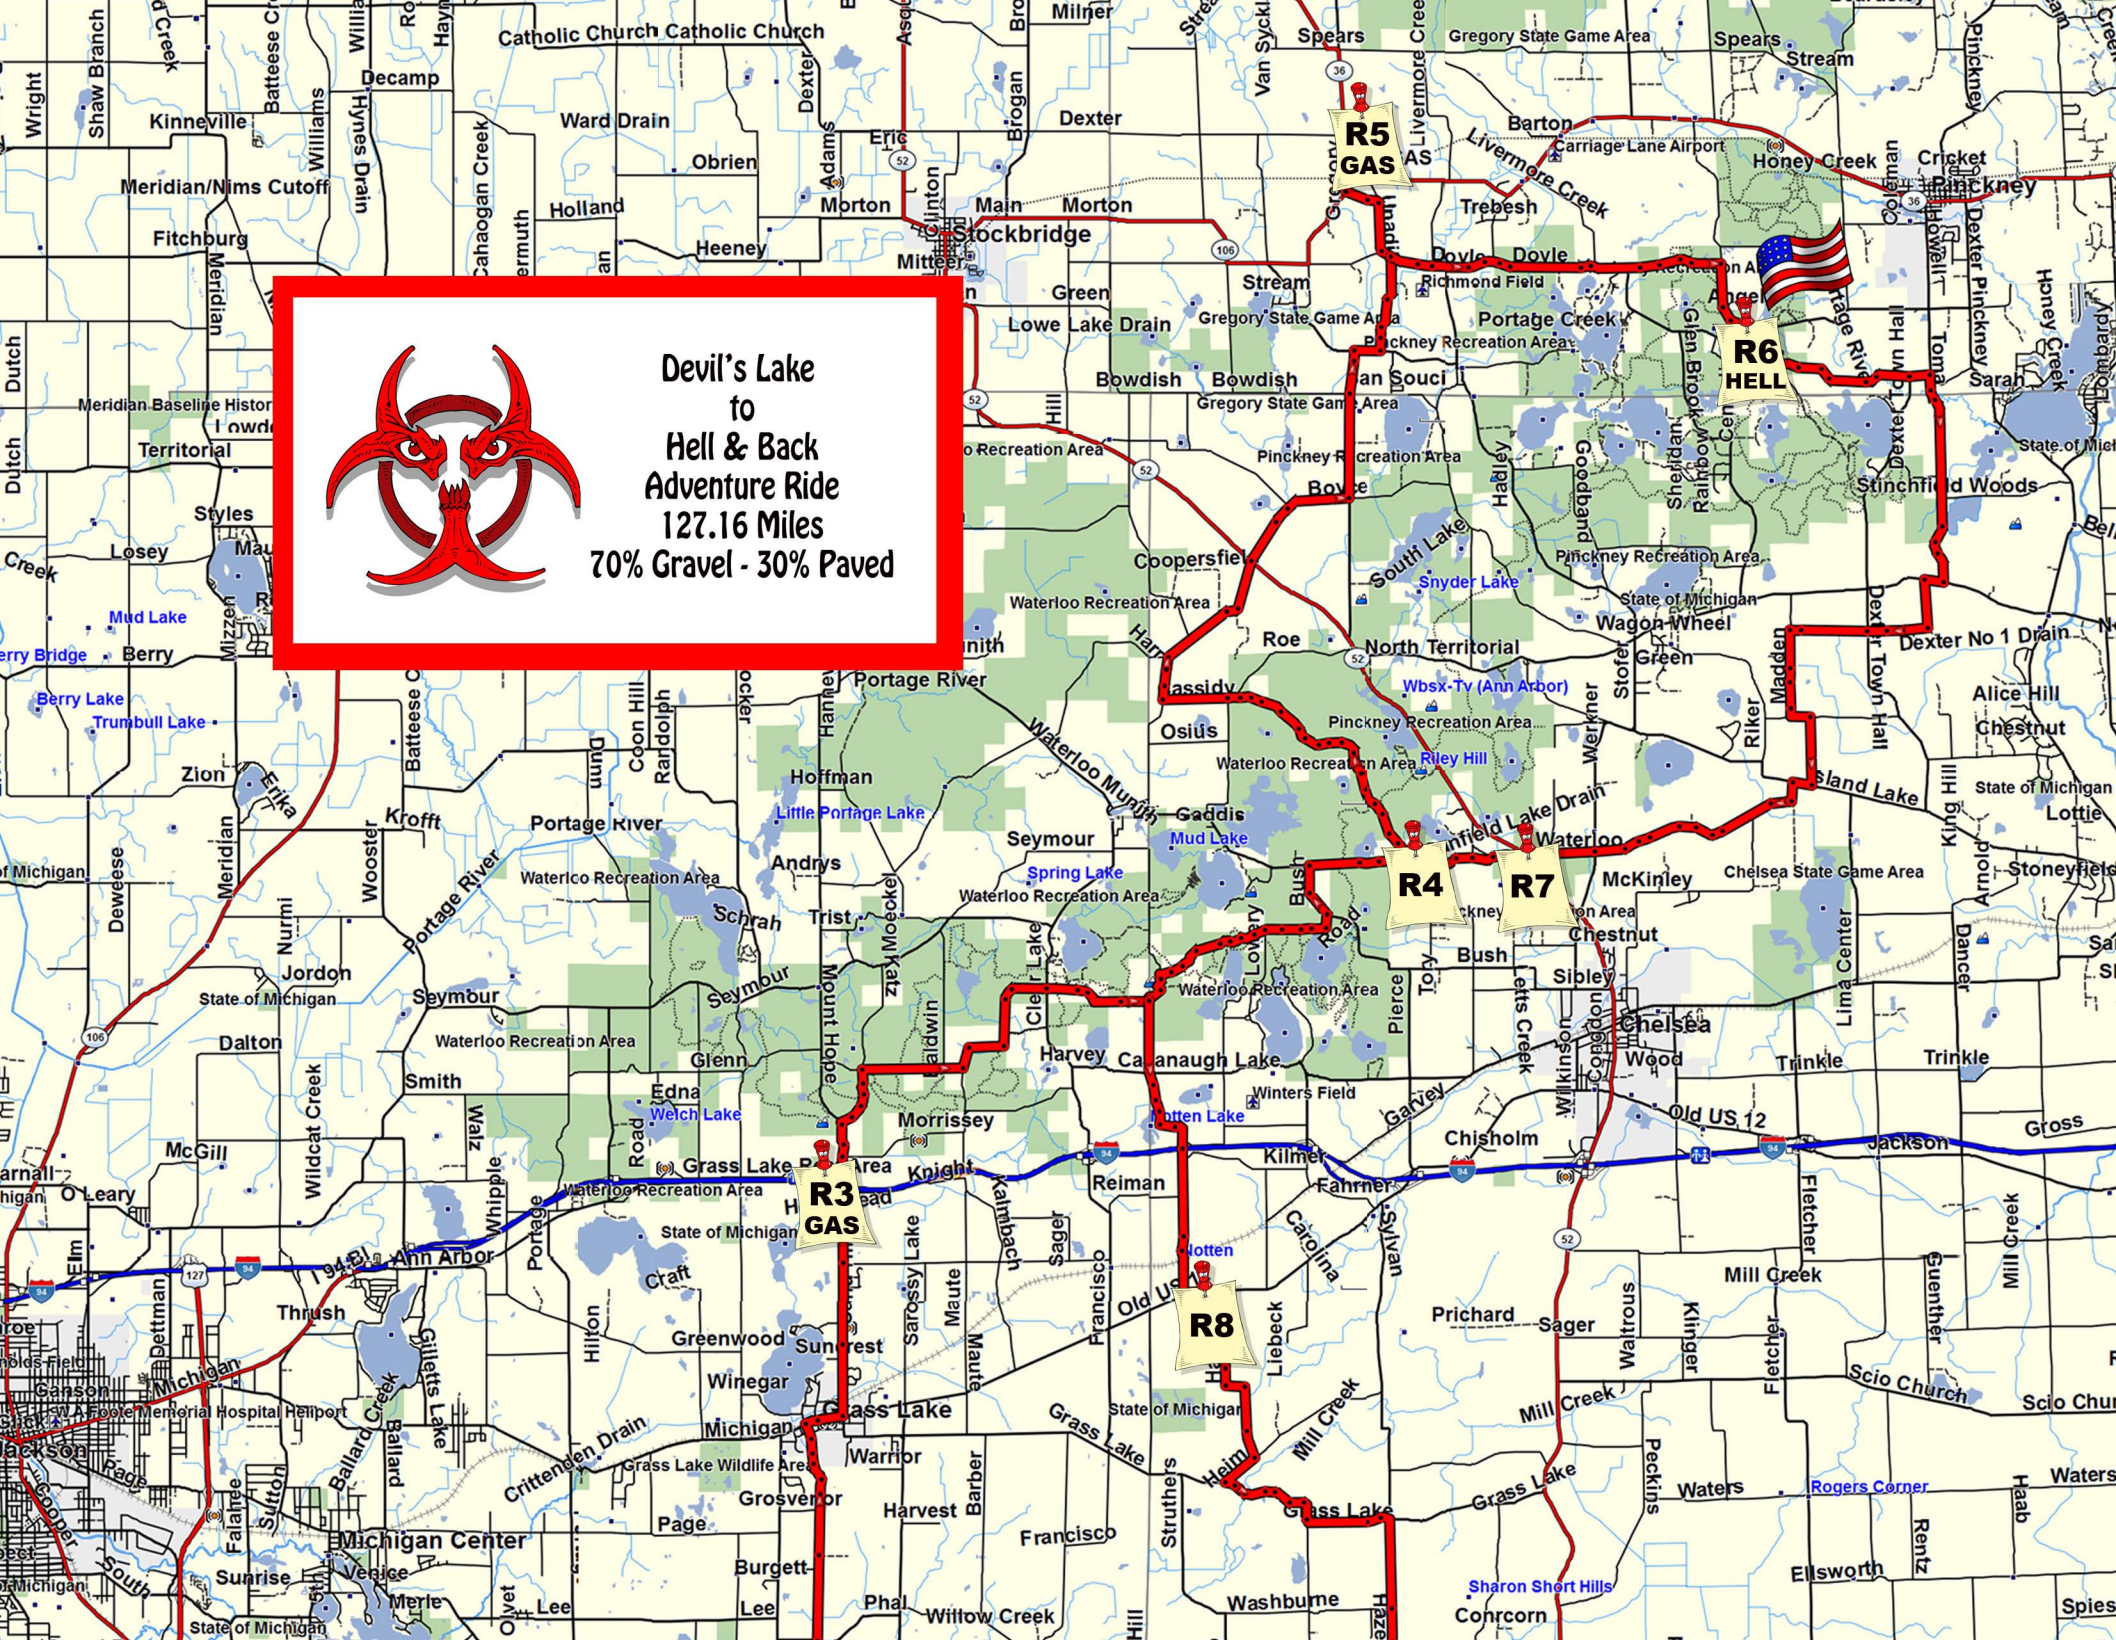

Devil's Lake
to
Hell & Back
Adventure Ride
127.16 Miles
70% Gravel - 30% Paved

**START
FINISH**

R1

**R10
LAST
GAS**

R9

R2