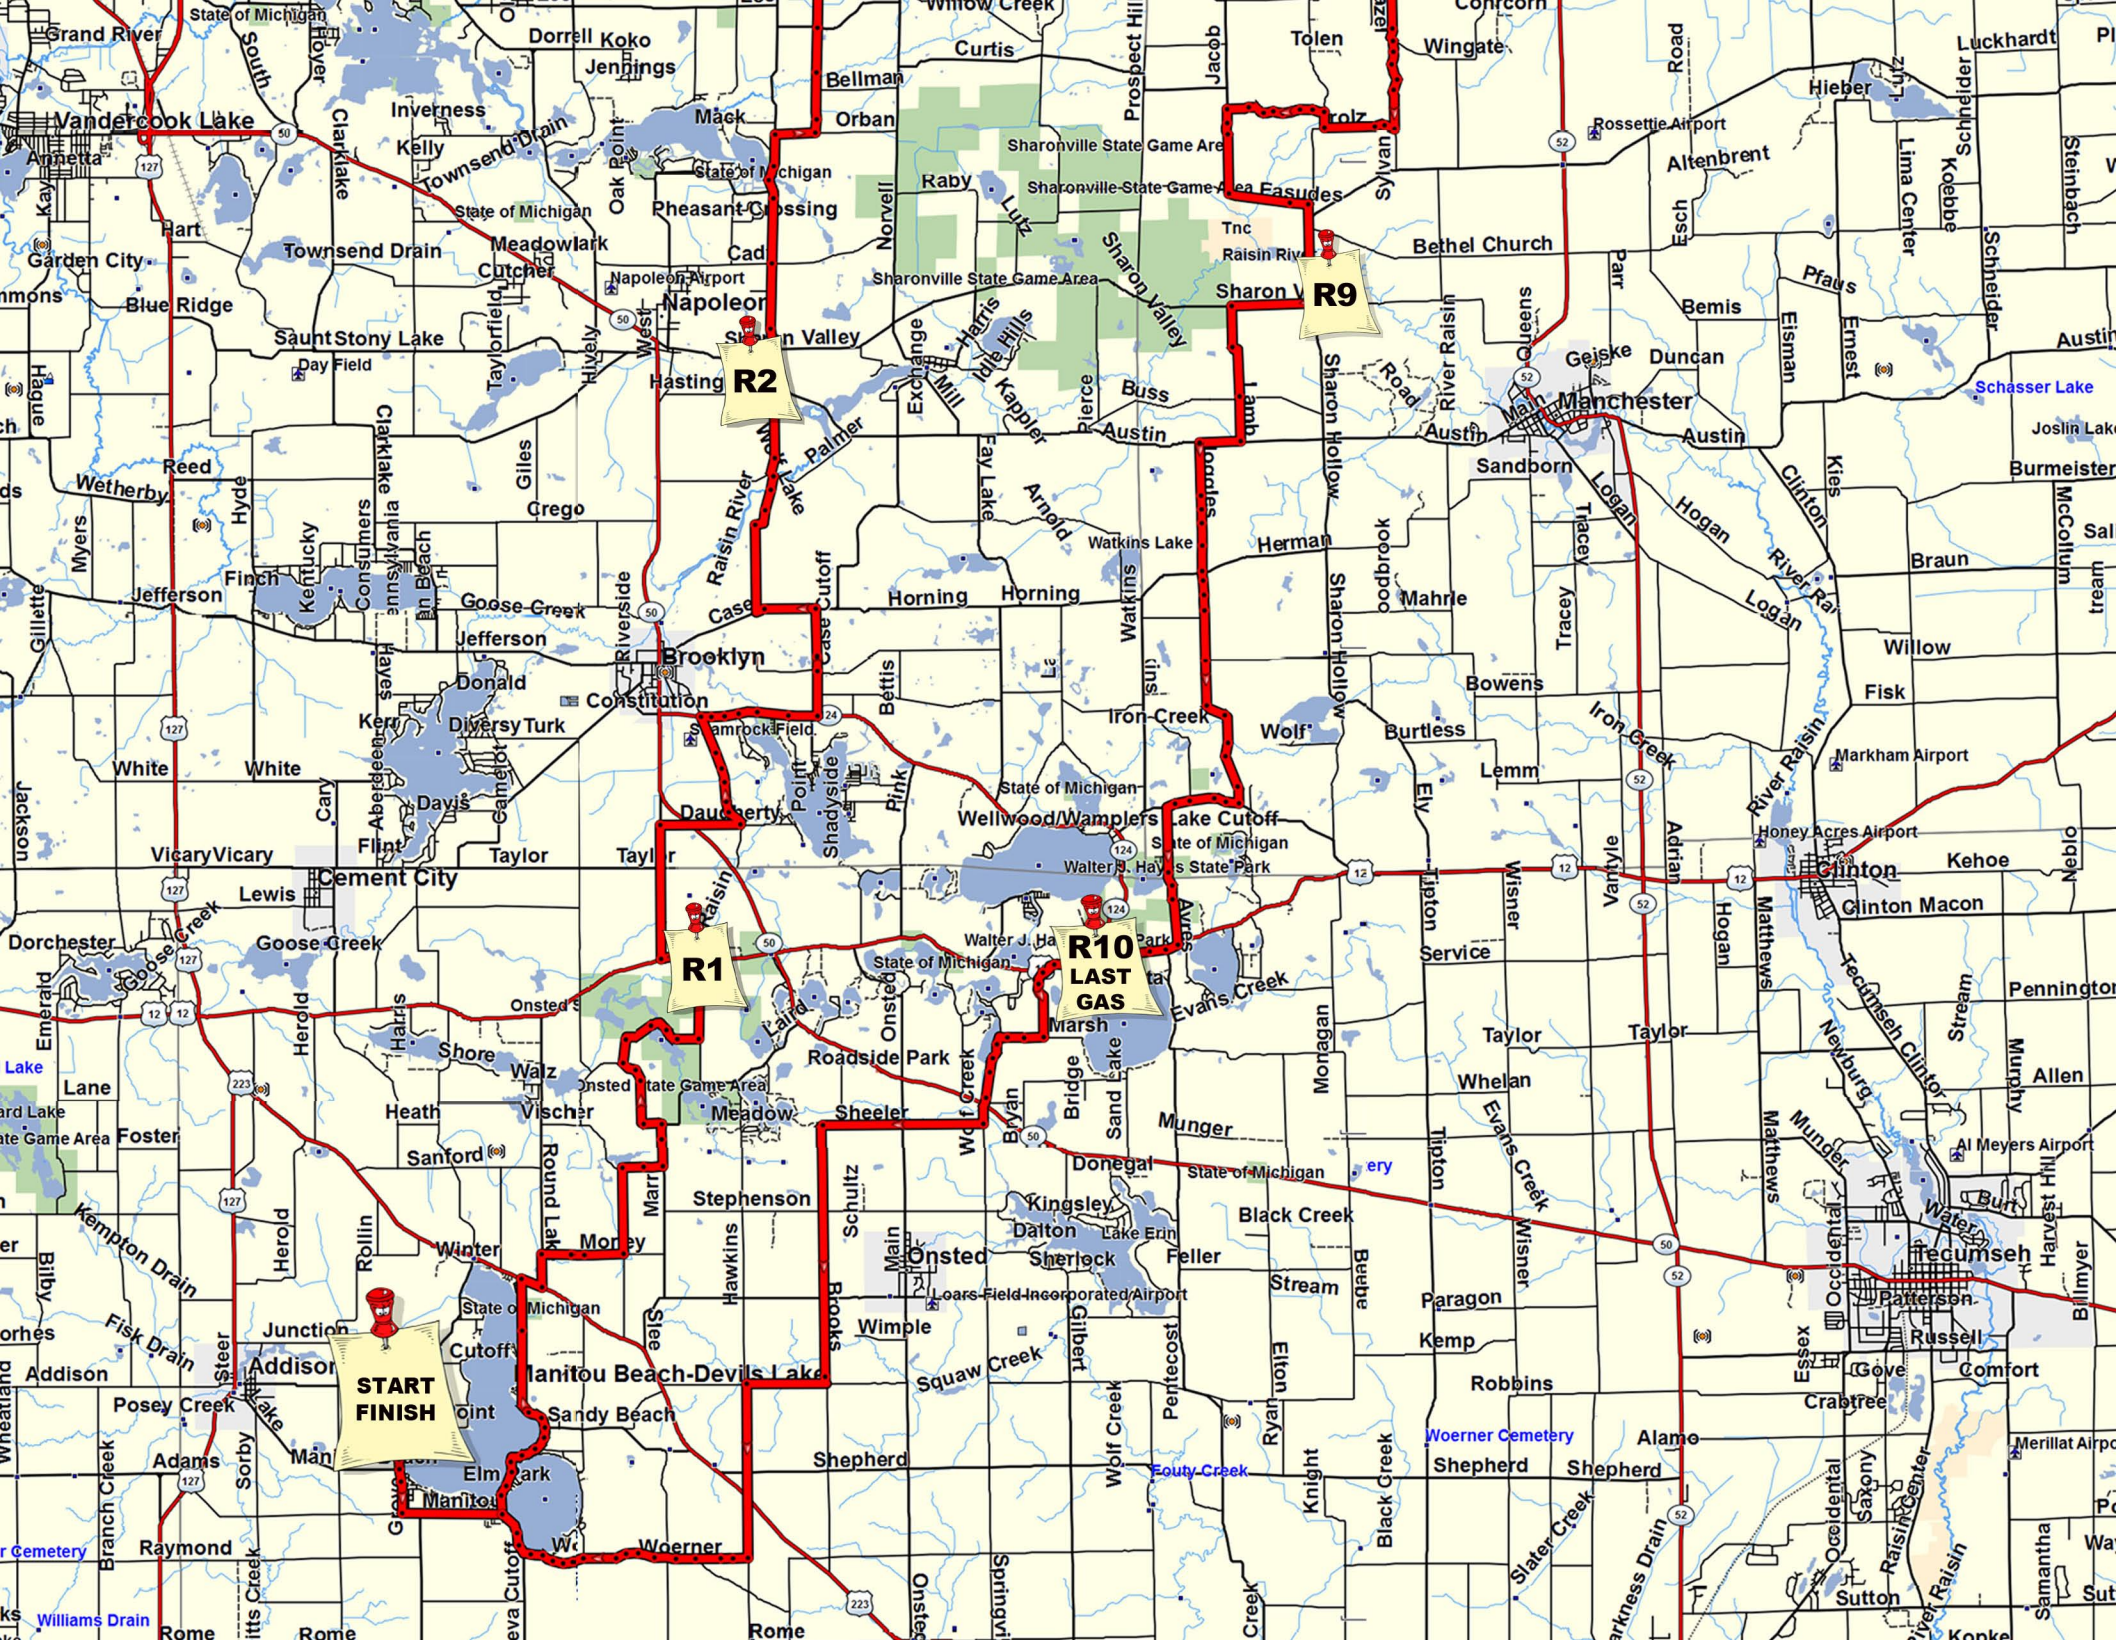

Devil's Lake
to
Hell & Back
Adventure Ride
127.16 Miles
70% Gravel - 30% Paved

**START
FINISH**

R1

**R10
LAST
GAS**

R9

R2